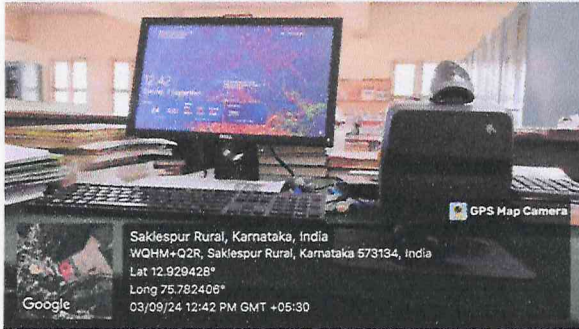

PHOTOS OF LIBRARY FACILITIES

[Signature]
PRINCIPAL

J.S.S. Institute of Education
P.B. 26, SAKALESHPUR-573 134