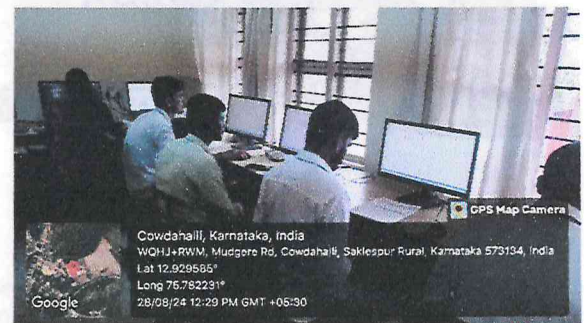

J.S.S.

PRINCIPAL

**J.S.S. Institute of Education
P.B. 26. SAKALESHPUR-573 134**