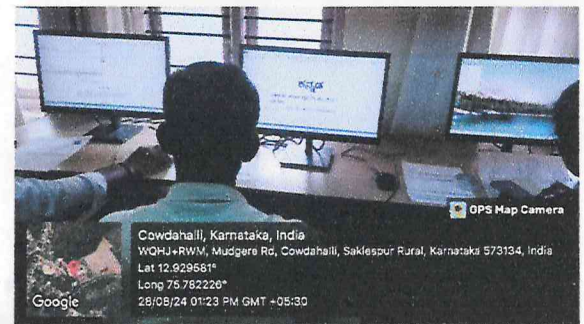

OPS Map Camera
Cowdahalli, Karnataka, India
WQHJ+RWM, Mudgere Rd, Cowdahalli, Sakleshpur Rural, Karnataka 573134, India
Lat 12.929709°
Long 75.782263°
02/09/24 12:28 PM GMT +05:30
Google

OPS Map Camera
Cowdahalli, Karnataka, India
WQHJ+RWM, Mudgere Rd, Cowdahalli, Sakleshpur Rural, Karnataka 573134, India
Lat 12.929561°
Long 75.782226°
28/09/24 01:23 PM GMT +05:30
Google